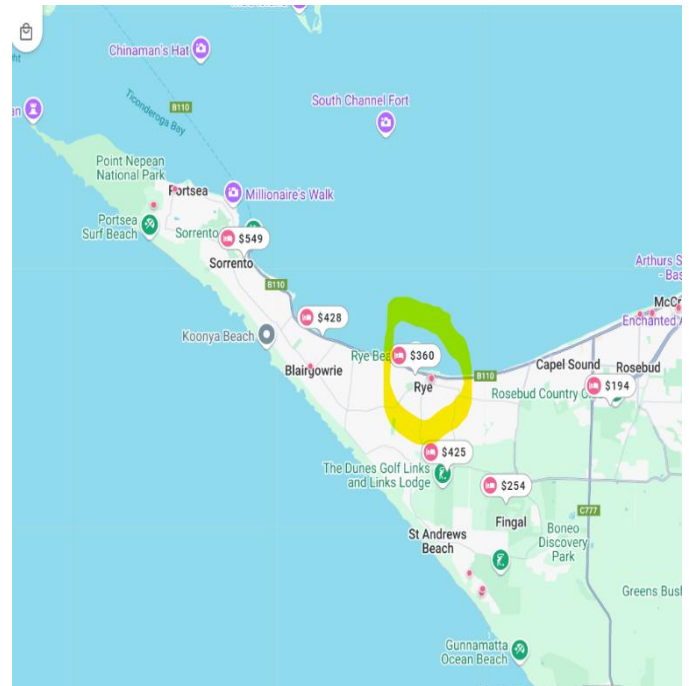

NEW LUNCH AND DINNER
VENUE: MORNINGTON PENINSULAR - MELBOURNE

THE RYE HOTEL- Mornington MELB

Accommodation and lunch- dinner

- **Address: 2415 Point Nepean Road, RYE VIC 3941**
<https://nightcaphotels.com.au/hotels/vic/rye-hotel>

KEY POINTS

1. **44 hotel rooms, 4.0 star and over 1000 seats**
2. **Idea day trip that can include**
 - # RYE Seaside Village
 - # Millionaires Walk at Sorrento
 - # 3 Seaside Jetty Walk , Rye, Sorrento, Portsea
 - # Visit exclusive seaside towns, Melb Most famous
3. **Over 10 Golf Courses**