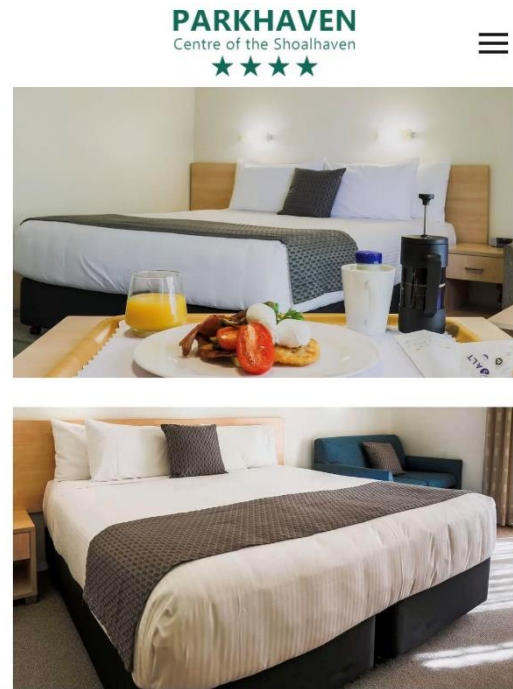

HOW TO BOOK – PARKHAVEN HOTEL NOWRA

4-star Hotel Web: www.parkhaven.com.au

Net rates: BBT

SUNDAY – FRIDAY \$145 Twin/ \$170 Triple

SATURDAY \$165 Twin / \$190 Triple

Guide rooms \$130 BBT

*** If Guide and Driver are sharing a room (at the tour guide rate) There will be an additional \$10 fee to cover the driver's meal.

Rooms X 30

Breakfast: Plated Hot Breakfast included Bacon, Eggs, Baked Beans, Sausage, tomato, Toast, tea, coffee, Juice, water. Seated in adjacent dining room.

The Location: In Nowra, 2.0 hours from Sydney and 25 minutes from Huskisson-Jervis Bay.

A small hotel with large and very clean rooms, refer to booking.com ratings!