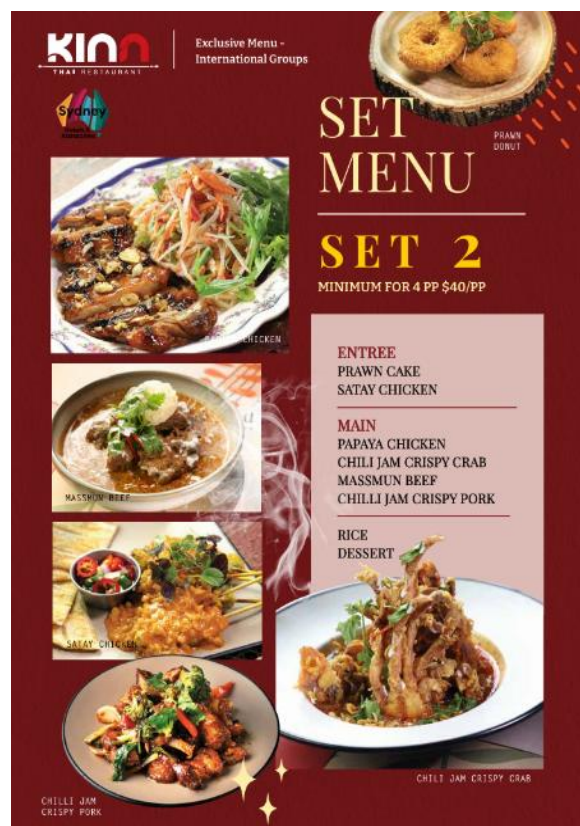

**Open:** Lunch 11.30-2.30pm and Dinner from 5.00 pm

**Seating:** Each venue 150 plus seats.

**Booking to :** [Inbound@kinnthai.com.au](mailto:Inbound@kinnthai.com.au)

**COPY**

[bookings@discoverjervisbay.com.au](mailto:bookings@discoverjervisbay.com.au)

**FOC policy:** Free of charge policy, 1 dish meal free for guide if 11 or more paying guests.  
1 extra free if 22 pax or more, maximum of 2 free for any group